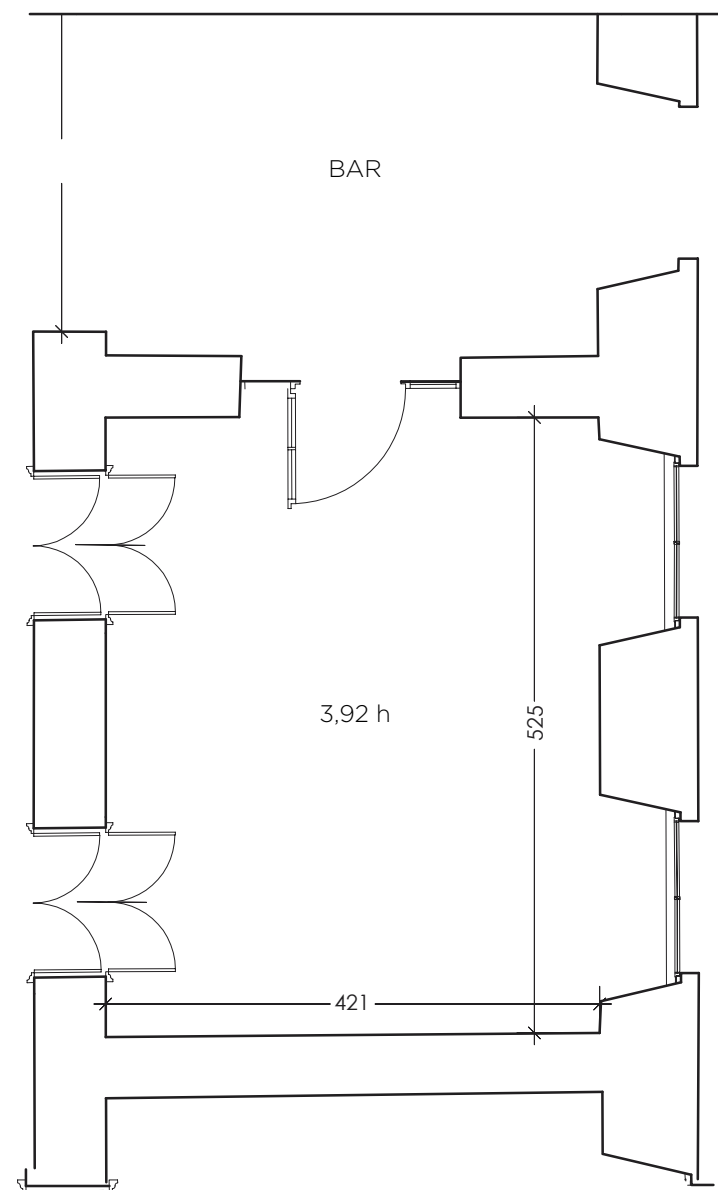

SERVICES

MOBILE VIDEO PROJECTOR

STATIONERY

MOBILE WHITEBOARD (FLIP CHART)

MEETING ROOM SALA PLINIANA

SURFACE AREA

36 sq.m

LAYOUT

22 sq.m

LAYOUT

MEETING ROOM SUITABLE FOR **8 GUESTS**

SERVICES

STATIONERY

MOBILE WHITEBOARD (FLIP CHART)

MEETING ROOM SALONE DEI BALLI

SURFACE AREA

285 sq.m

LAYOUT

THEATRE STYLE | **100 GUESTS**

SERVICES

MOBILE VIDEO PROJECTOR

STATIONERY

MOBILE WHITEBOARD (FLIP CHART)

MEETING ROOM VERANDA DI CUPIDO

SURFACE AREA

110 sq.m

LAYOUT

THEATRE STYLE | **100 GUESTS**

SERVICES

100-INCH SCREEN

HDMI CABLE

WIRELESS FOR AUDIO/VIDEO STREAMING