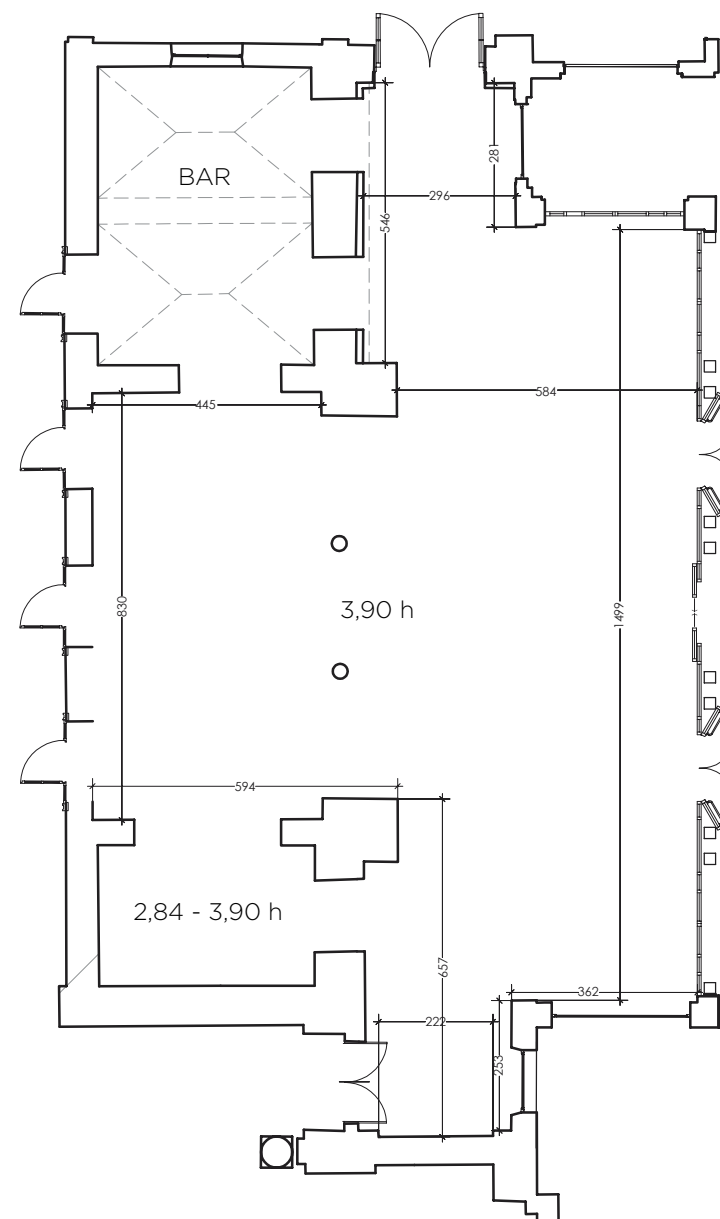

MEETING ROOM SALA AFFRESCHI

SURFACE AREA

155 sq.m

LAYOUT

THEATRE STYLE | **100 GUESTS**

CLASSROOM STYLE | **36 GUESTS**

SERVICES

FIXED VIDEO PROJECTOR

STATIONERY

MOBILE WHITEBOARD (FLIP CHART)

MEETING ROOM SALA CASSIODORA

SURFACE AREA

34 sq.m

LAYOUT

THEATRE STYLE | **18 GUESTS**

SINGLE TABLE | **6 GUESTS**

SERVICES

MOBILE VIDEO PROJECTOR

STATIONERY

MOBILE WHITEBOARD (FLIP CHART)

MEETING ROOM SALA PLINIANA

SURFACE AREA

36 sq.m

LAYOUT