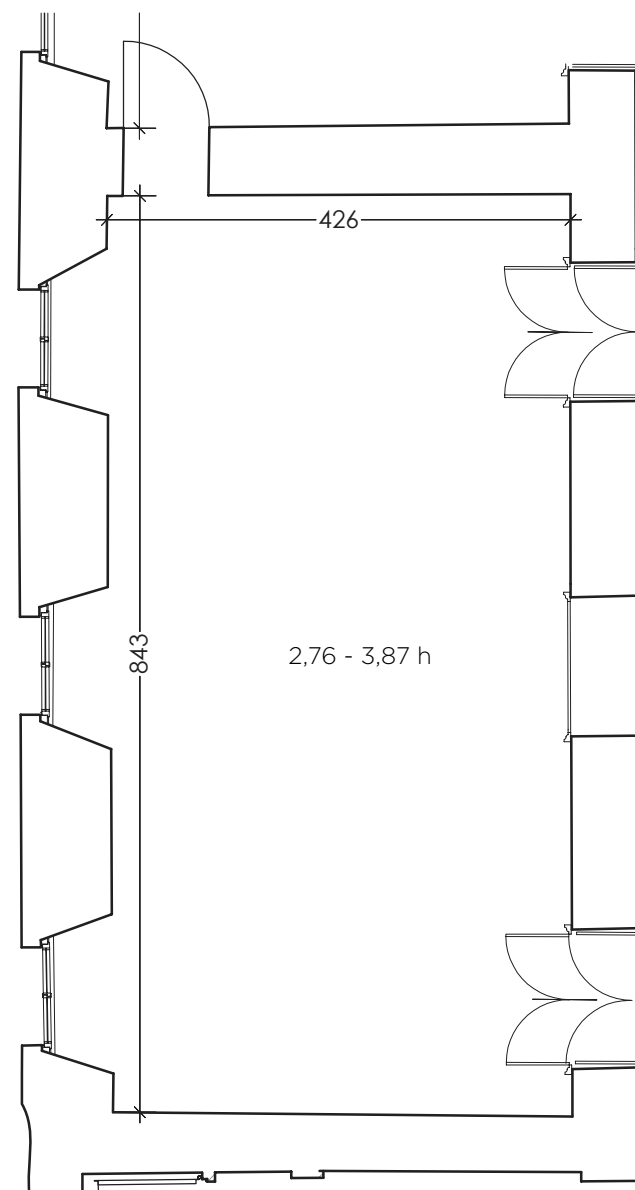

STATIONERY

MOBILE WHITEBOARD (FLIP CHART)

MEETING ROOM SALA CASSIODORA

SURFACE AREA

34 sq.m

LAYOUT

THEATRE STYLE | **18 GUESTS**

SINGLE TABLE | **6 GUESTS**

SERVICES

MOBILE VIDEO PROJECTOR

STATIONERY

MOBILE WHITEBOARD (FLIP CHART)

MEETING ROOM SALA PLINIANA

SURFACE AREA

36 sq.m

LAYOUT

THEATRE STYLE | **35 GUESTS**

SINGLE TABLE | **20 GUESTS**

SERVICES

FIXED VIDEO PROJECTOR

STATIONERY

MOBILE WHITEBOARD (FLIP CHART)

MEETING ROOM SALA NIBELUNGHI

SURFACE AREA

22 sq.m

LAYOUT

MEETING ROOM SUITABLE FOR **8 GUESTS**

SERVICES

STATIONERY

MOBILE WHITEBOARD (FLIP CHART)

MEETING ROOM SALONE DEI BALLI

SURFACE AREA