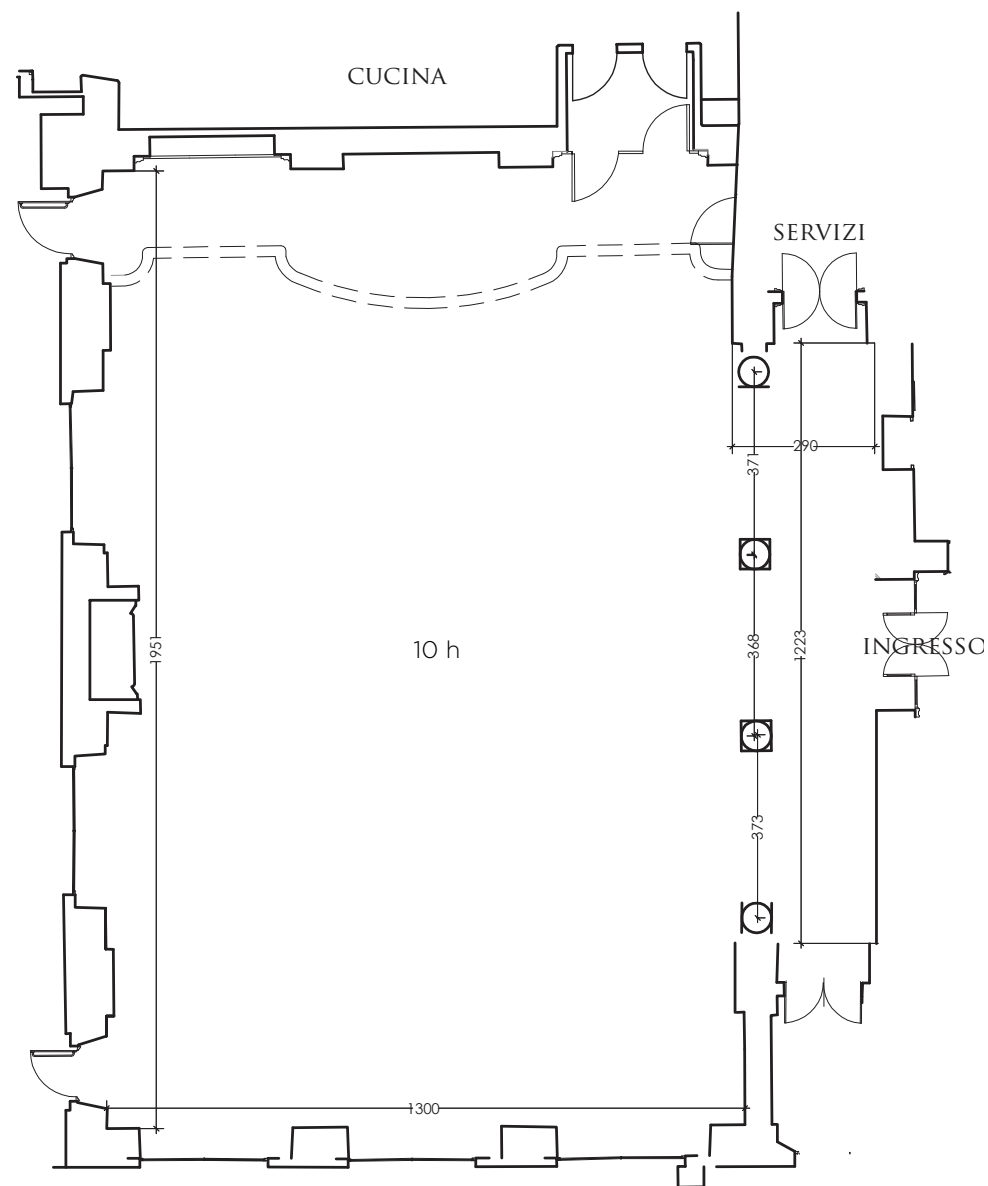

22 sq.m

LAYOUT

MEETING ROOM SUITABLE FOR **8 GUESTS**

SERVICES

STATIONERY

MOBILE WHITEBOARD (FLIP CHART)

MEETING ROOM SALONE DEI BALLI

SURFACE AREA

285 sq.m

LAYOUT

THEATRE STYLE | **100 GUESTS**

SERVICES

MOBILE VIDEO PROJECTOR

STATIONERY

MOBILE WHITEBOARD (FLIP CHART)

MEETING ROOM VERANDA DI CUPIDO

SURFACE AREA

110 sq.m

LAYOUT

THEATRE STYLE | **100 GUESTS**

SERVICES

100-INCH SCREEN

HDMI CABLE

WIRELESS FOR AUDIO/VIDEO STREAMING