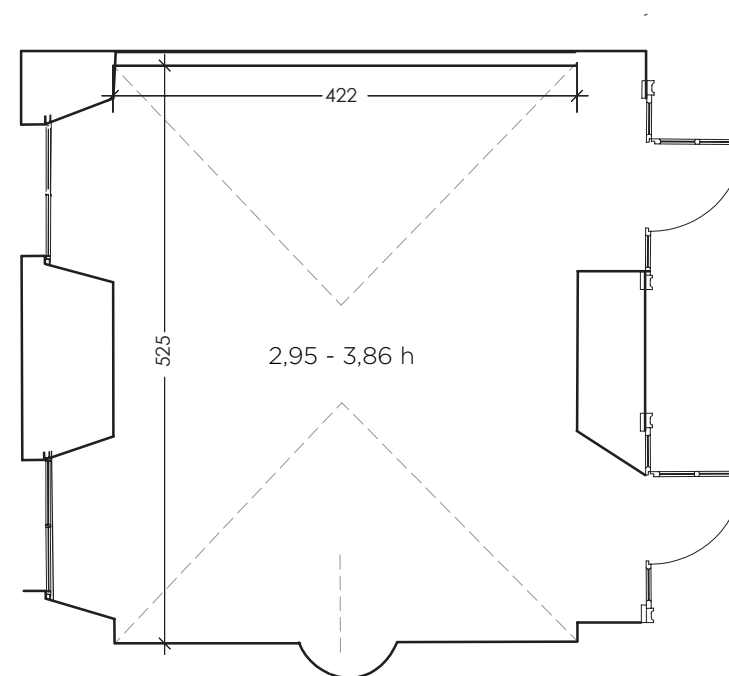

MEETING ROOM SALA AFFRESCHI

SURFACE AREA

155 sq.m

LAYOUT

THEATRE STYLE | **100 GUESTS**

CLASSROOM STYLE | **36 GUESTS**

SERVICES

FIXED VIDEO PROJECTOR

STATIONERY

MOBILE WHITEBOARD (FLIP CHART)

MEETING ROOM SALA CASSIODORA

SURFACE AREA

34 sq.m

LAYOUT

THEATRE STYLE | **18 GUESTS**

SINGLE TABLE | **6 GUESTS**

SERVICES

MOBILE VIDEO PROJECTOR

STATIONERY

MOBILE WHITEBOARD (FLIP CHART)

MEETING ROOM SALA PLINIANA

SURFACE AREA

36 sq.m

LAYOUT