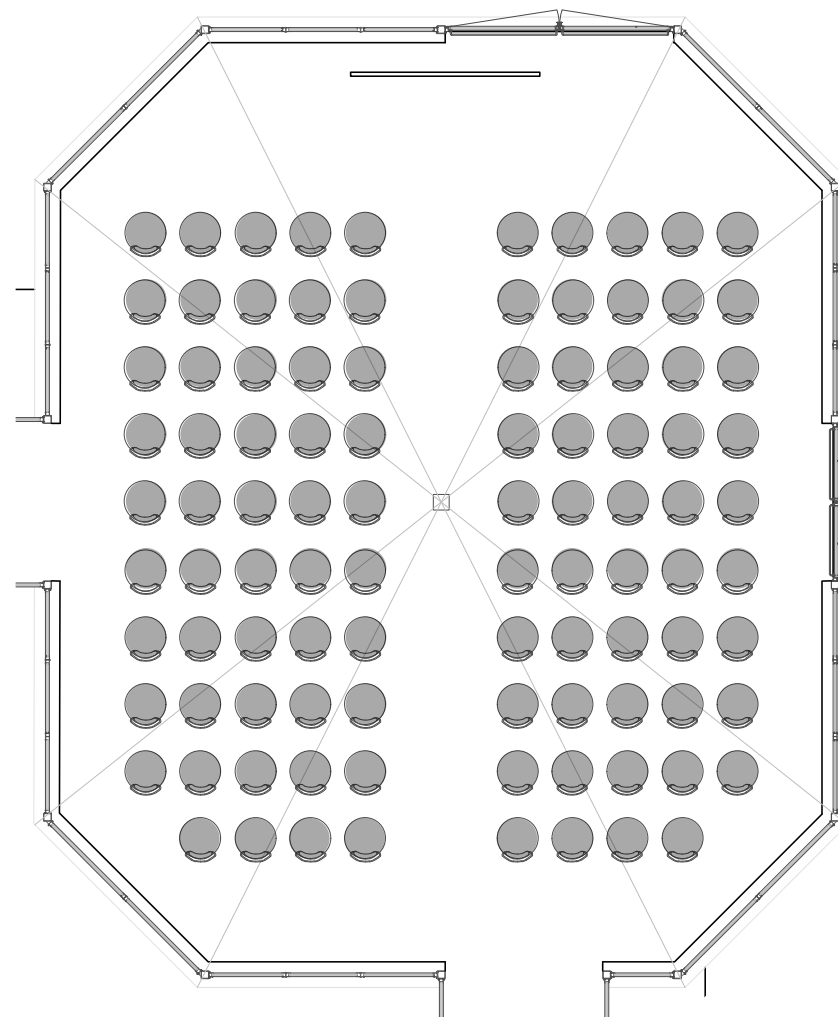

MEETING ROOM VERANDA DI CUPIDO

SURFACE AREA

110 sq.m

LAYOUT

THEATRE STYLE | **100 GUESTS**

SERVICES

100-INCH SCREEN

HDMI CABLE

WIRELESS FOR AUDIO/VIDEO STREAMING

SOUND SYSTEM